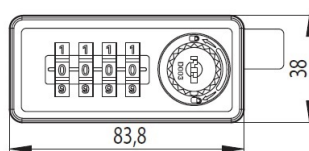

PRODUCT SHEET

Description:

Combi. Cam Lock M237,4-Digit, LH, 180DG, "Public or Private" Setting By Switch Button, w/Master Key & Decoding Function., Black ABS Housing, Zamak Cylinder, W/Hex Nut, Washer &, Cam Plate No.3, Master Key System D001

Item number:

14.08.601-0

Units	Box	Carton	HS Code	Barcode
Pcs.	25	50	8301300000	
				5704866402439

Right hand

Left hand

Panel thickness: 1mm

drilling template for metal panel:

SISO A/S