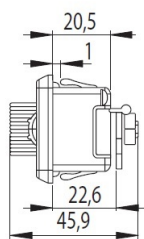

PRODUCT SHEET

Description:

Combi. Cam Lock M237,4-Digit, LH, 180DG, "Public or Private" Setting By Switch Button, w/Master Key & Decoding Function., Black ABS Housing, Zamak Cylinder, W/Hex Nut, Washer &, Cam Plate No.3, Master Key System D001

Item number:

14.08.601-0

Units	Box	Carton	HS Code	Barcode
Pcs.	25	50	8301300000	
				5704866402439

Right hand

Left hand

Panel thickness: 1mm

drilling template for metal panel:

SISO A/S