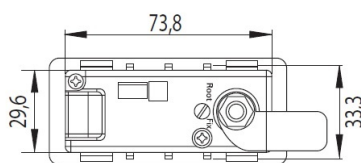

PRODUCT SHEET

Description:

Combi. Cam Lock M237,4-Digit, LH, 180DG, "Public or Private" Setting By Switch Button, w/Master Key & Decoding Function., Black ABS Housing, Zamak Cylinder, W/Hex Nut, Washer &, Cam Plate No.3, Master Key System D001

Item number:

14.08.601-0

Units	Box	Carton	HS Code	Barcode
Pcs.	25	50	8301300000	
				5704866402439

Right hand

Left hand

Panel thickness: 1mm

drilling template for metal panel:

SISO A/S