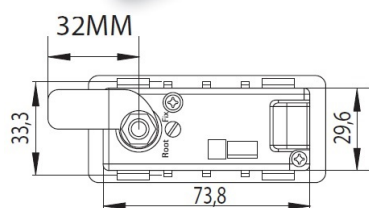

PRODUCT SHEET

Description:

Combi. Cam Lock M237,4-Digit, LH, 180DG, "Public or Private" Setting By Switch Button, w/Master Key & Decoding Function., Black ABS Housing, Zamak Cylinder, W/Hex Nut, Washer &, Cam Plate No.3, Master Key System D001

Item number:

14.08.601-0

Units	Box	Carton	HS Code	Barcode
Pcs.	25	50	8301300000	
				5704866402439

Right hand

Left hand

Panel thickness: 1mm

drilling template for metal panel:

SISO A/S