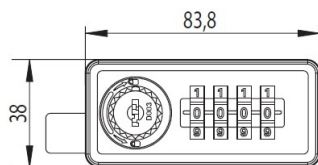

PRODUCT SHEET

Description:

Combi. Cam Lock M237,4-Digit, LH, 180DG, "Public or Private" Setting By Switch Button, w/Master Key & Decoding Function., Black ABS Housing, Zamak Cylinder, W/Hex Nut, Washer &, Cam Plate No.3, Master Key System D001

Item number:

14.08.601-0

Units	Box	Carton	HS Code	Barcode
Pcs.	25	50	8301300000	
				5704866402439

Right hand

Left hand

Panel thickness: 1mm

drilling template for metal panel:

SISO A/S