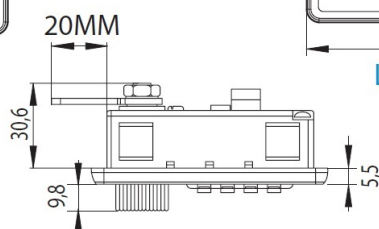

PRODUCT SHEET

Description:

Combi. Cam Lock M237,4-Digit, LH, 180DG, "Public or Private" Setting By Switch Button, w/Master Key & Decoding Function., Black ABS Housing, Zamak Cylinder, W/Hex Nut, Washer &, Cam Plate No.3, Master Key System D001

Item number:

14.08.601-0

Units	Box	Carton	HS Code	Barcode
Pcs.	25	50	8301300000	
				5704866402439

Right hand

Left hand

Panel thickness: 1mm

drilling template for metal panel:

SISO A/S